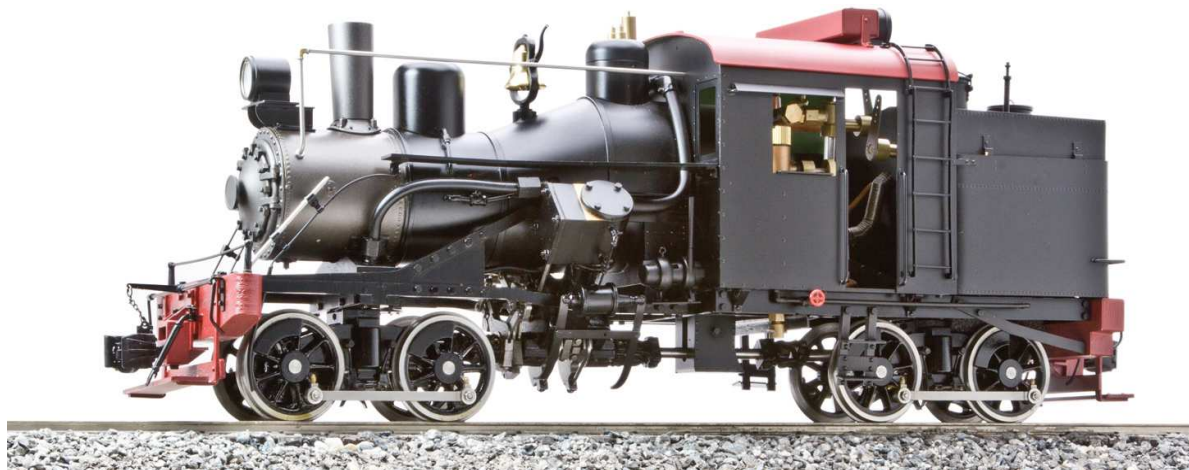

PRESS RELEASE

DATE: February 5, 2014

FROM: Accucraft Trains
33268 Central Ave
Union City, CA 94587, USA
Tel: (510) 324-3399 Fax: (510) 324-3366
www.accucraft.com info@accucraft.com

RE: 1:20.3 SCALE WEST SIDE LUMBER CO. HEISLER #3, BUTANE FIRED
(DELIVERY 2014)

Accucraft Trains (ACLS - Accucraft Live Steam Limited) is proud to announce the West Side Lumber Co. Heisler #3 in 1:20.3 scale, 45mm gauge live steam. These fine scale butane fired models will be constructed from brass and stainless steel. The following features are included:

- Fine scale brass model
- 60 psi working pressure
- Pressure gauge
- Water sight glass
- Lubricator
- Hand water pump

All **Accucraft Trains** models are designed and built to exacting standards from carefully researched plans and prototype measurements. We painstakingly hand-craft every part from brass and stainless steel. Every effort is made to ensure the highest quality in what we build.

SKU #	DESCRIPTION	LIST PRICE
AL87-760	West Side Lumber Co. Heisler #3, butane fired	$3,150.00

Engineering Sample Shown