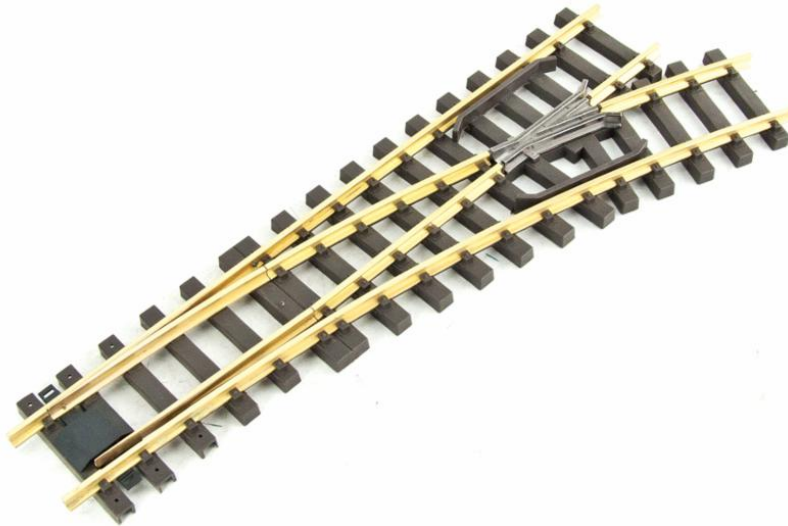

1:29 Scale Products

Announcing Revised Code 332 brass

8-foot Diameter switches with metalfrog

AML American Mainline is pleased to announce a new Code 332 8-foot diameter switch (4' radius) in 45mm gauge. These switches are perfect for your layout and feature an insulated metal frog. This allows electric locomotives to move through the switch without hesitation. Mounting a manual groundthrow or electric switch machine of your choice is easy. **Now accepting pre-orders!**

G218-8NL 8 ft. Diameter Switch, Manual Left, Euro NG, Code 332 Brass, w/o Switch Stand

G218-8NR 8 ft. Diameter Switch, Manual Right, Euro NG, Code 332 Brass, w/o Switch Stand

List Price \$89.00

Your price \$60.00

G218-91 Switch Stand, Die-cast \$27.00

G218-92 Ground Throw \$10.50

[Pre-Order Now](#)

Special Sale on 1:29 scale 40' Wood Reefers

Here is a great opportunity to expand your fleet of rolling stock with AML's well detailed 40' Wood Reefers

[Order Now](#)

Special price on Code 332 Stainless Steel 6' Flex Track with USA stileties

G241-01 Code 332 Stainless FlexTrack, USA (12 pcs/box)

List Price \$1,029.00

SALE \$ 450.00

Quantities limited to stock on hand